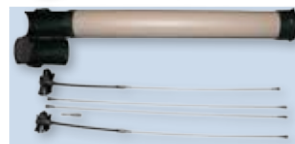

RODS, BREAKOUT, DRYER VENT

RODS

RODS

32" Fiberglass Rod, 3/8" PT	CALL	55-17032
Poly Rod 2'x7/8" ButtonFlex black	CALL	55-8752
Fiberglass Rods 5, 7 3/8" PT	CALL	551160
Poly Rods 5	CALL	554160
Poly Rods 6	CALL	554172
ButtonLok Poly Rods 5	CALL	554260
ButtonLok Poly Rods 3	CALL	554263
Rod Caddy for Sweep Rods	CALL	559001
Rod Caddy for Sweep w/Closable Lid 5'	CALL	55-7505
QF Female (3/8" FPT) to Quick Plug (usually put on a brush)	CALL	554L23
QF Male (3/8" MPT) to Quick Plug (put on a rod)	CALL	554L24
QS Female (3/8" FPT) to Quick Socket (put on other end of the rod)	CALL	554R21S

BREAKOUT

PROKLEEN BREAKOUT RODS

Starter Rods	CALL	555112
Breakout Rods 30	CALL	555130
Breakout Rods 5	CALL	555160
Small Breakouts	CALL	555201
Large Breakouts	CALL	555202
Double Breakouts	CALL	555203
Chains	CALL	555001

ENFORCER™ BUTTONLOK BREAKOUT TOOLS & RODS

Enforcer Chain Whip Set w/ButtonLok Adapter	CALL	555300
Enforcer Small (4x4) Tile Breaker ButtonLok	CALL	555301
Enforcer Large (4x6) Tile Breaker ButtonLok BTB46	CALL	555302
Enforcer Double (4x4x2) Tile Breaker ButtonLok	CALL	555303
Enforcer 1/4" Steel Starter Rod 12" ButtonLok	CALL	555312
Enforcer 1/4" Steel Rod 2.5 ButtonLok	CALL	555330
Enforcer 1/4" Steel Rod 5 ButtonLok	CALL	555360
Chain Whip Set (Includes ButtonLok Power Whip Adapter, Chain Whip)	CALL	55-7246